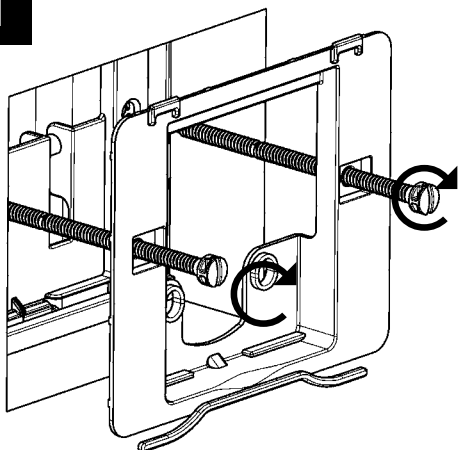

Notice plaque de commande

Control plate assembling instruction

Montage-anleitung

1