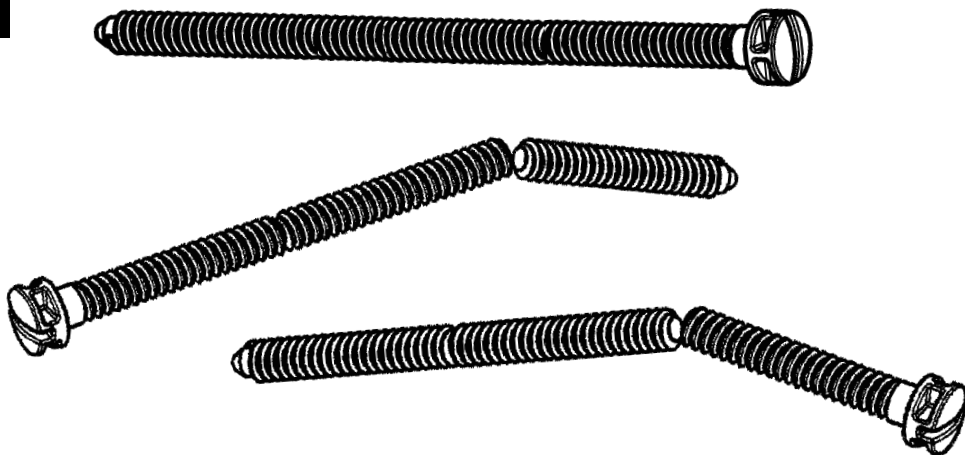

Notice plaque de commande

Control plate assembling instruction

Montage-anleitung

1

2