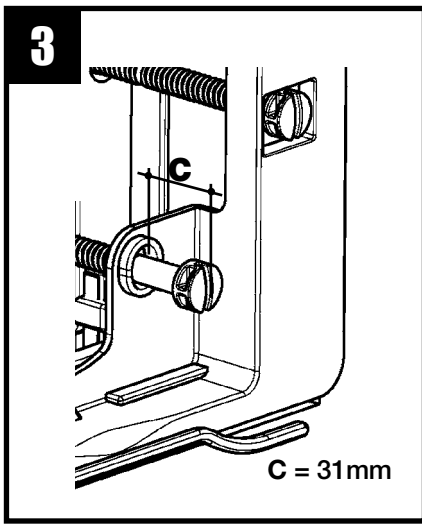

SMART anti-vandale

Anti vandal SMART